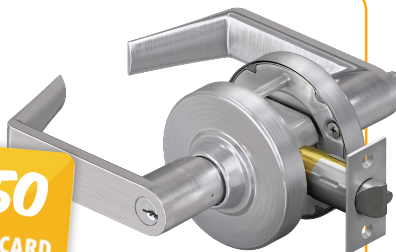

**SCHLAGE CO-100 KEYPAD PROGRAMMABLE LOCK**

**BUY 2, GET A \$50 GIFT CARD**

**ALLEGION™**  
*in Autumn*

**VON DUPRIN® 22 SERIES RIM EXIT DEVICES**

**BUY 2, GET A \$50 GIFT CARD**

**SCHLAGE ALX SERIES GRADE 2 LEVERSETS**

**BUY A CASE, GET A \$50 GIFT CARD**

**LCN® BUY A CASE, GET A \$50 GIFT CARD**

**1250 SERIES**  
Grade 1 Rw/PA Cast Aluminum Door Closers

ORDER #	ITEM #
460-1250	LCN 1250 Rw/PA Aluminum
460-1251	LCN 1250 Rw/PA Dark Bronze